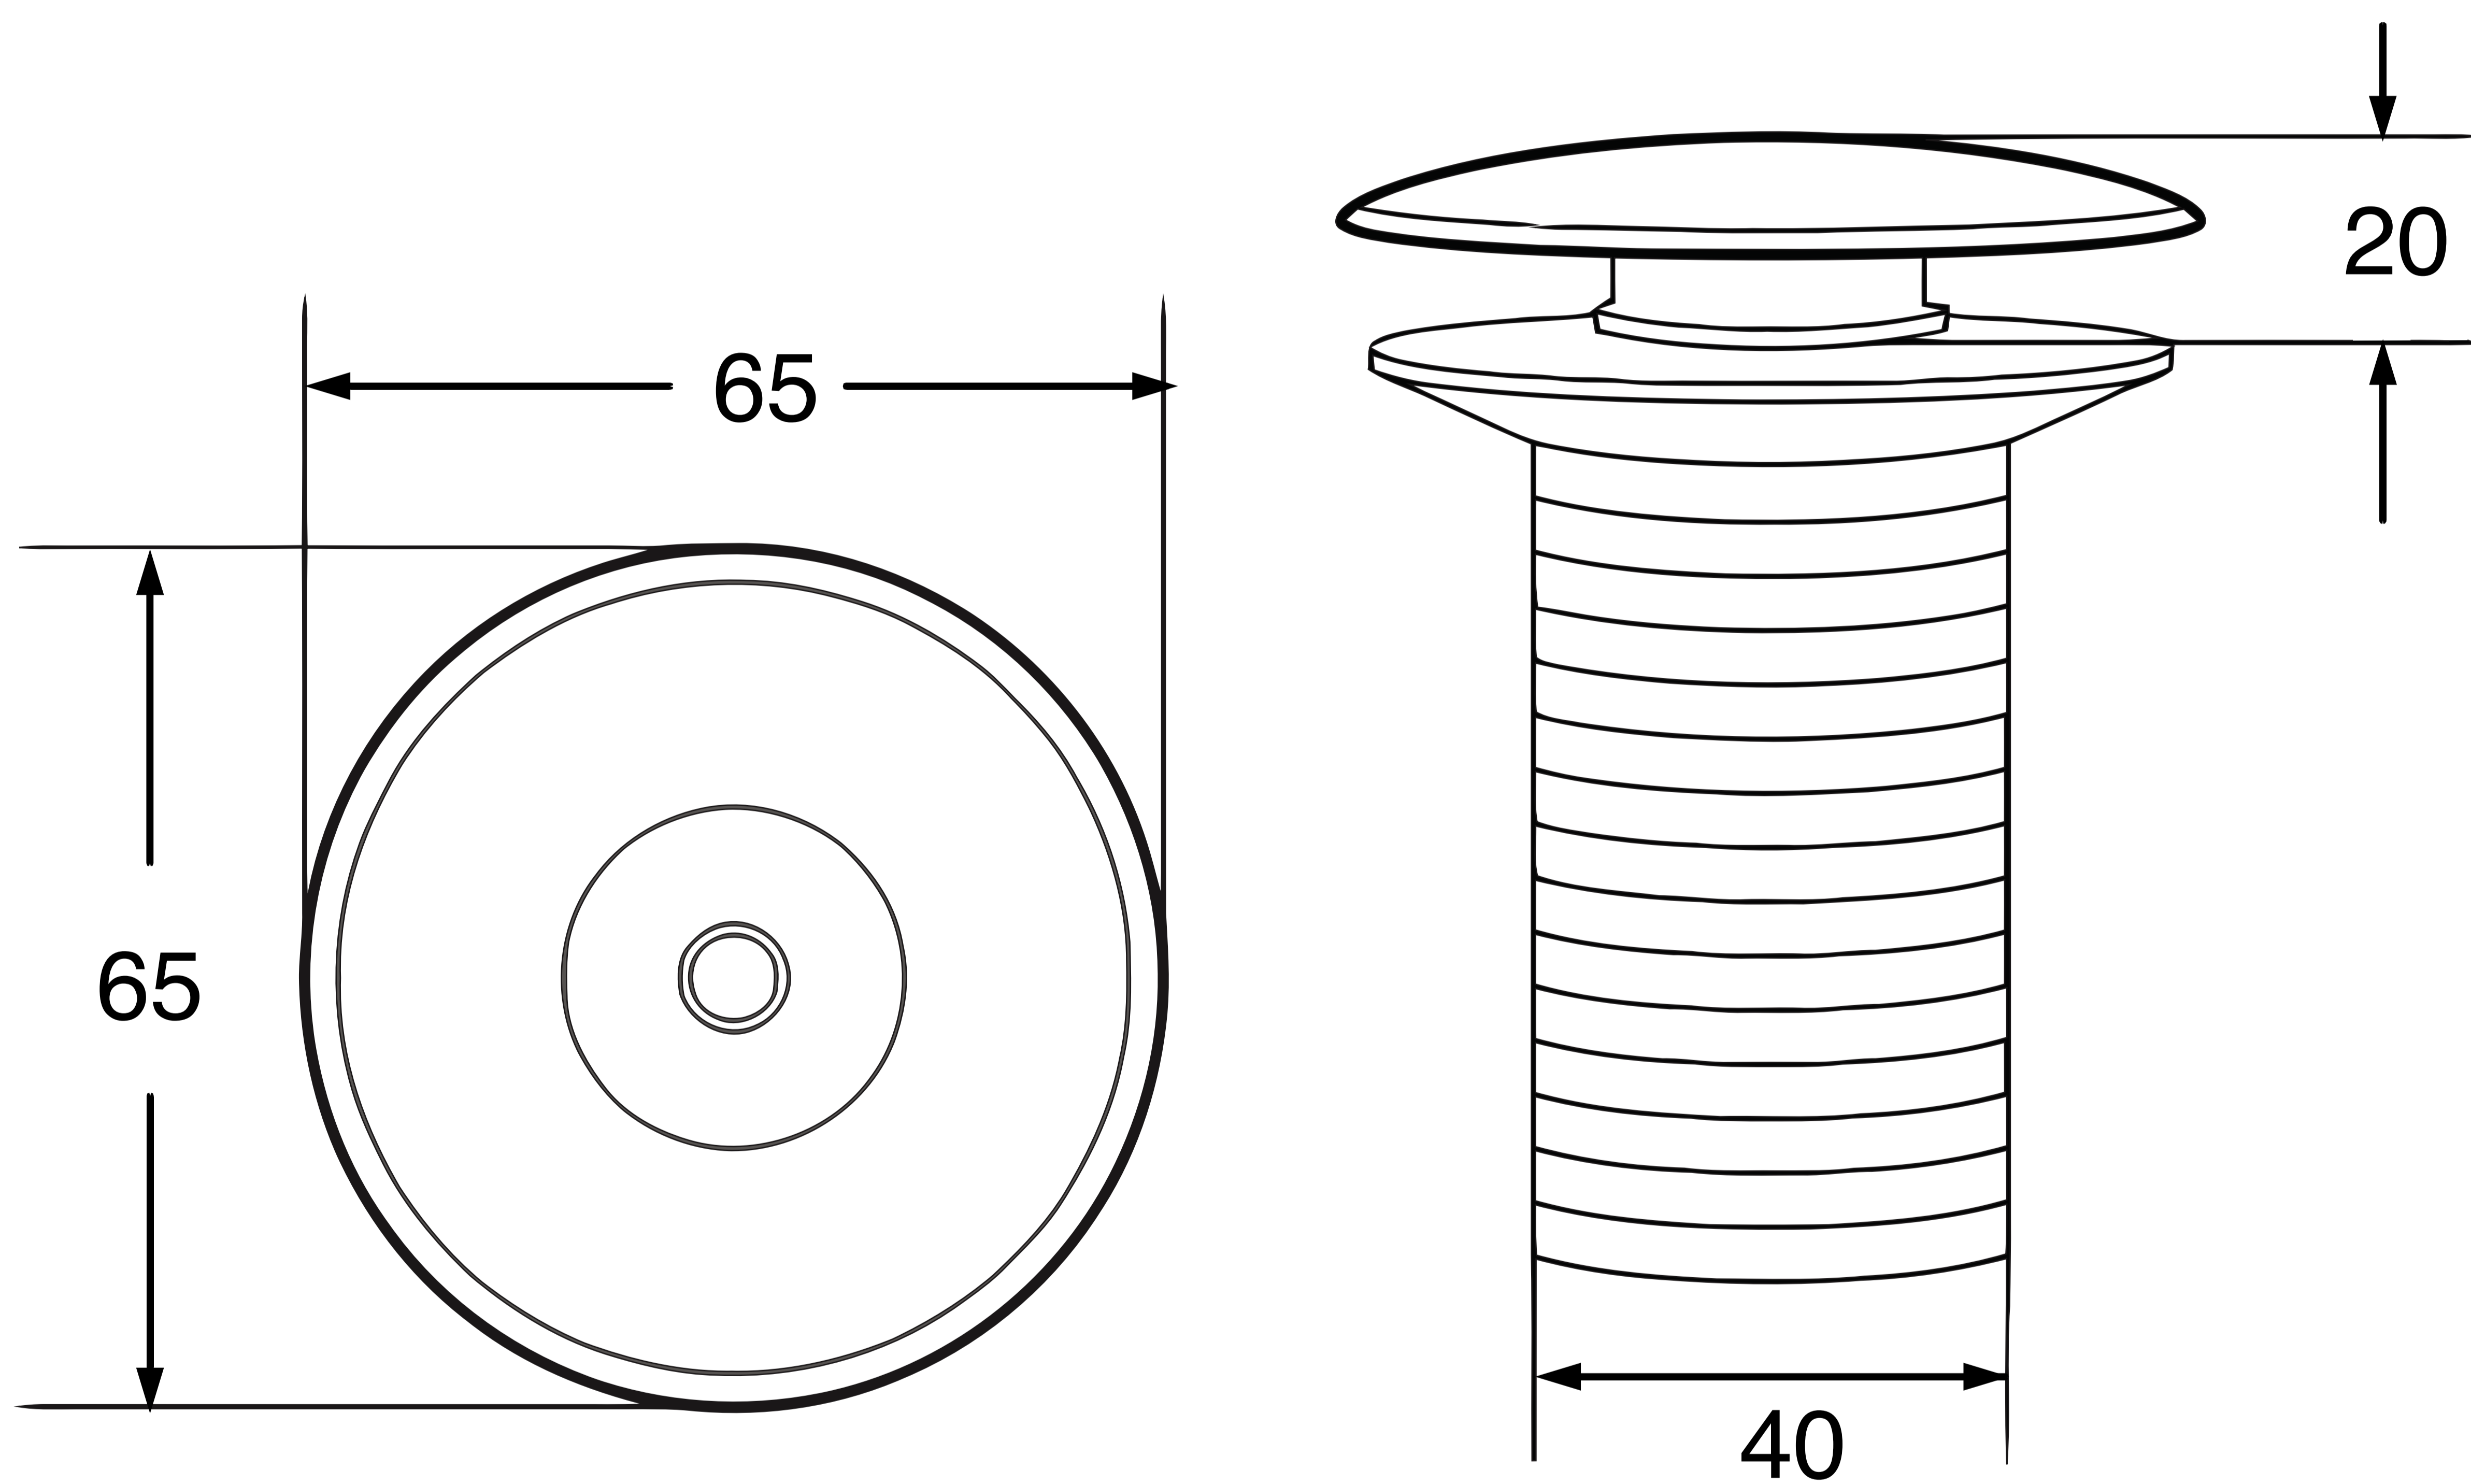

Ceramic Waste Coupling

Product Code : **1021**

Technical Drawing

All dimension are in **mm**